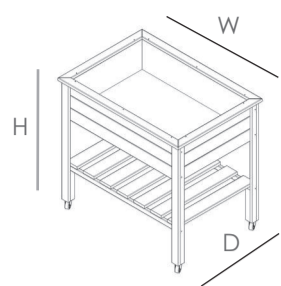

THE MAIN FEATURES OF JAGRAM VEGGIES ARE:

- the "grow your own" concept
- a height of 90 cm for easy access & comfortable working position
- waterproof inserts (high quality linings)
- a drainage system for excess water
- easy assembly (with a step-by-step manual)
- a complete set of fixings included
- ease of mobility (with optional wheels)
- a practical shelf for storing tools
- flat package made of 5-layer cardboard

www.liveoutside.co.uk

Jagram-Pro S.A.

Dimensions

- Large: 90 (H) x 70 (D) x 100 cm (W)
- Medium: 90 (H) x 50 (D) x 80 cm (W)

Home & business

Jagram Veggies are suitable for home & garden but will equally enhance any commercial space. Imagine restaurants serving fresh cut herbs growing in Veggies right next to the customer's table! Cold beverages served straight from a Veggie? No problem – a Veggie also makes an ideal cooler; just add some ice and use it to store bottles. The Jagram Veggie can be put to a whole range of uses, limited only by your imagination!